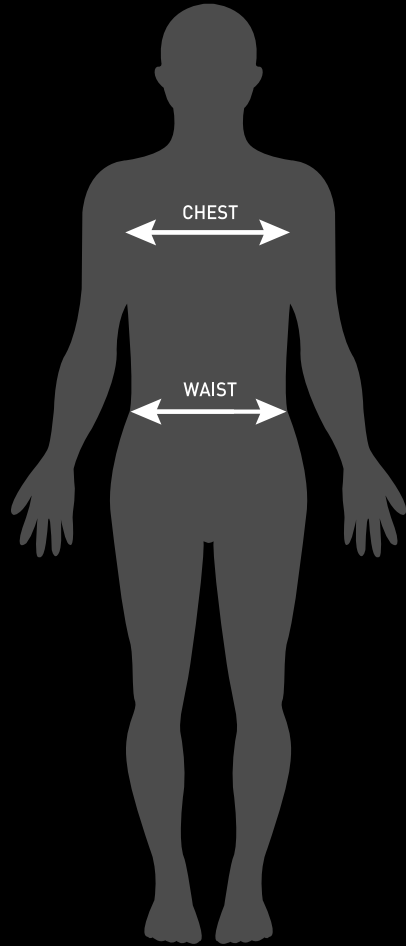

# SIZE GUIDE

## FIRST LAYER (POLOS, TEES, JERSEYS, VESTS)

YOUTHS	SY*	MY*	LY*	XLY*
TO FIT CHEST	72cm 28in	76cm 30in	81cm 32in	86cm 34in

MEN'S	XS	S	M	L	XL	2XL	3XL	4XL
TO FIT CHEST	91cm 36in	96cm 38in	101cm 40in	106cm 42in	112cm 44in	116cm 46in	122cm 48in	128cm 50in

## OUTER LAYER (HOODIES, JACKETS, SMOCKS)

YOUTHS	SY*	MY*	LY*	XLY*
TO FIT CHEST	72cm 28in	76cm 30in	81cm 32in	86cm 34in

MEN'S	XS	S	M	L	XL	2XL	3XL	4XL
TO FIT CHEST	91cm 36in	96cm 38in	101cm 40in	106cm 42in	112cm 44in	119cm 47in	129cm 51in	137cm 54in

\* denotes youth sizes / vat free sizes illustrated are to fit size not actual measure