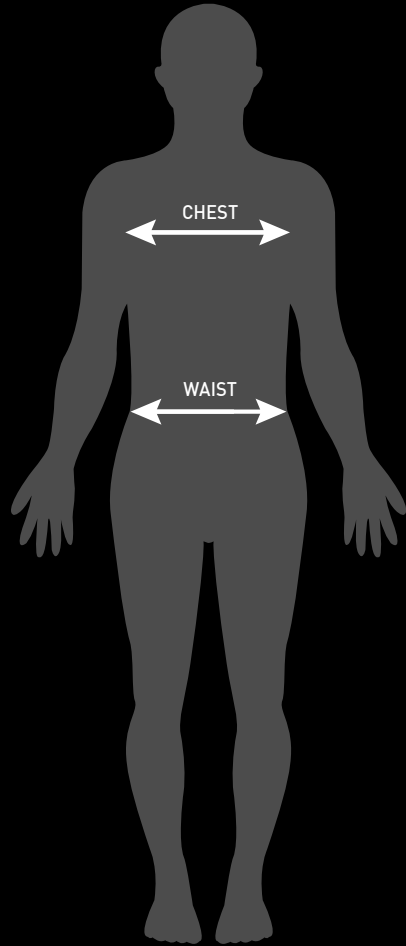

# SIZE GUIDE

## FIRST LAYER (POLOS, TEES, JERSEYS, VESTS)

YOUTHS	SY*	MY*	LY*	XLY*
TO FIT CHEST	72cm 28in	76cm 30in	81cm 32in	86cm 34in

ADULT'S	XS	S	M	L	XL	2XL	3XL	4XL
TO FIT CHEST	91cm 36in	96cm 38in	101cm 40in	106cm 42in	112cm 44in	116cm 46in	122cm 48in	128cm 50in

## OUTER LAYER (HOODIES, JACKETS, SMOCKS)

YOUTHS	SY*	MY*	LY*	XLY*
TO FIT CHEST	72cm 28in	76cm 30in	81cm 32in	86cm 34in

ADULT'S	XS	S	M	L	XL	2XL	3XL	4XL
TO FIT CHEST	91cm 36in	96cm 38in	101cm 40in	106cm 42in	112cm 44in	119cm 47in	129cm 51in	137cm 54in

VENI VIDI VICI

\* denotes youth sizes / vat free sizes illustrated are to fit size not actual measure